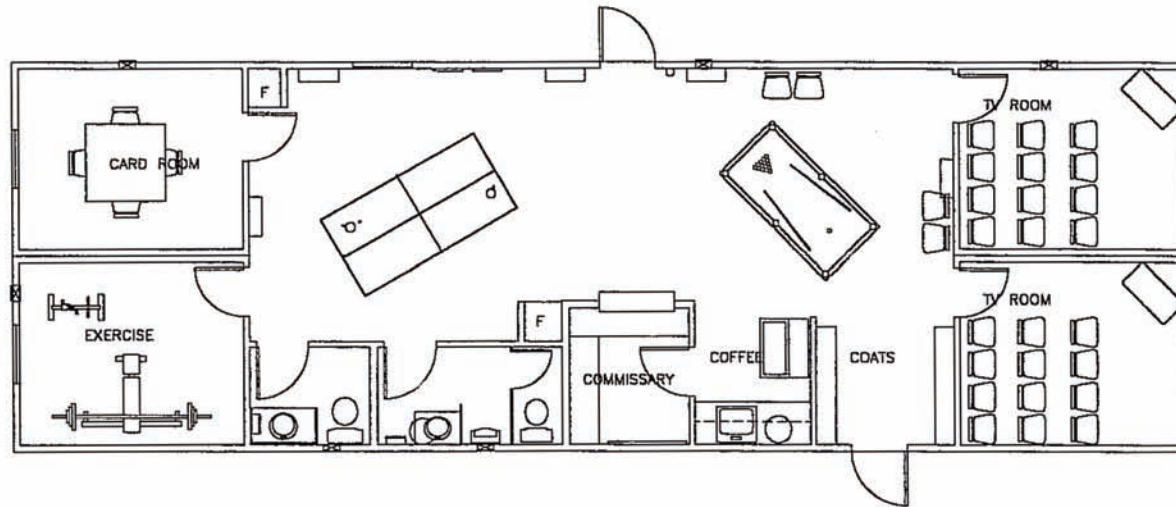

# TYPICAL 2 UNIT RECREATION COMPLEX

Additional floor plans available. Floor plans and specifications may vary from those shown, and are subject to in-stock availability.

## SPECIFICATIONS

- Forced air furnaces and central airconditioning
- Power: 120/240 single phase
- Smoking and non-smoking TV rooms as required
- Games and exercise equipment, commissary, theatre room and optional Internet hook-ups