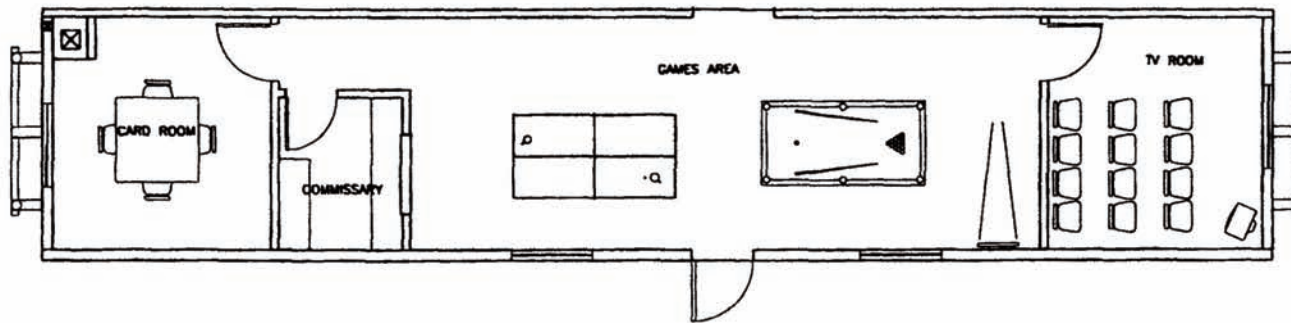

8211 Town Center Drive
Baltimore, Maryland 21236-5997
800.782.1500
www.willscot.com

TYPICAL 12 X 60 RECREATION UNIT

Additional floor plans available. Floor plans and specifications may vary from those shown, and are subject to in-stock availability.

SPECIFICATIONS

- Forced air furnaces and central airconditioning
- Power: 120/240 single phase
- Smoking and non-smoking TV rooms as required
- Games and exercise equipment, commissary, theatre room and optional Internet hook-ups