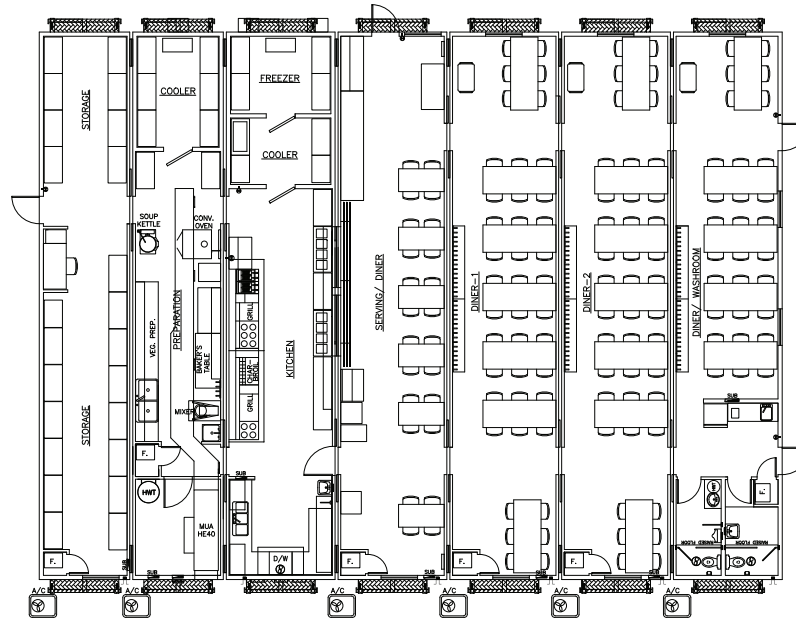

# 7 UNIT KITCHEN / DINNER COMPLEX

SEATING FOR 138

Additional floor plans available. Floor plans and specifications may vary from those shown, and are subject to in-stock availability.

## SPECIFICATIONS

- 3 member 12" steel skid frames
- Power: 120/240 single or three phase
- Commercial grade equipment
- Forced air furnaces and central air conditioning
- Boot rooms
- Walk in cooler / freezer
- 2" x 6" exterior walls with R20 insulation
- Wash rooms