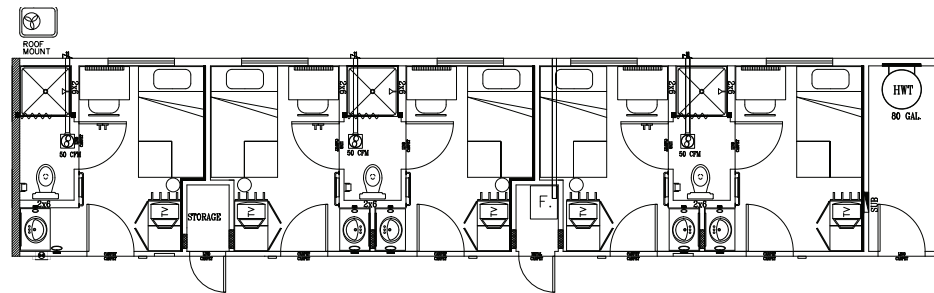

8211 Town Center Drive
Baltimore, Maryland 21236-5997
800.782.1500
www.willscot.com

38 PERSON EXECUTIVE VIP DORMITORY COMPLEX

**38 Person Executive
VIP Dormitory Detail**

Additional floor plans available. Floor plans and specifications may vary from those shown, and are subject to in-stock availability.

SPECIFICATIONS

- Forced air furnaces and central air conditioning
- 2" x 6" exterior walls with R20 insulation
- Power: 120/208 three phase
- Frameless units
- Upgraded finishing
- Quick connects for fire alarms
- Telephone/data outlets
- 5' finished hallways
- Private and semi-private washrooms
- Double captain beds with drawers beneath