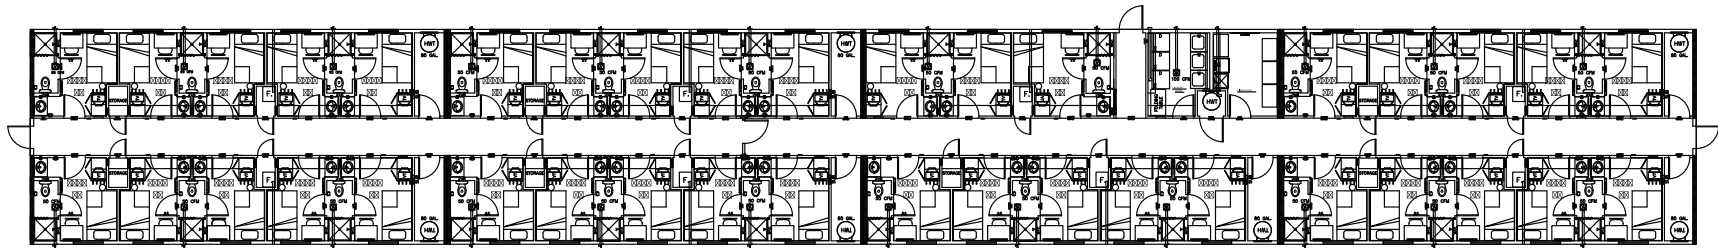

8211 Town Center Drive
Baltimore, Maryland 21236-5997
800.782.1500
www.willscot.com

38 PERSON EXECUTIVE VIP DORMITORY COMPLEX

**38 Person Executive
VIP Dormitory Detail**

Additional floor plans available. Floor plans and specifications may vary from those shown, and are subject to in-stock availability.

SPECIFICATIONS

- Forced air furnaces and central air conditioning
- 2" x 6" exterior walls with R20 insulation
- Power: 120/208 three phase
- Frameless units
- Upgraded finishing
- Quick connects for fire alarms
- Telephone/data outlets
- 5' finished hallways
- Private and semi-private washrooms
- Double captain beds with drawers beneath