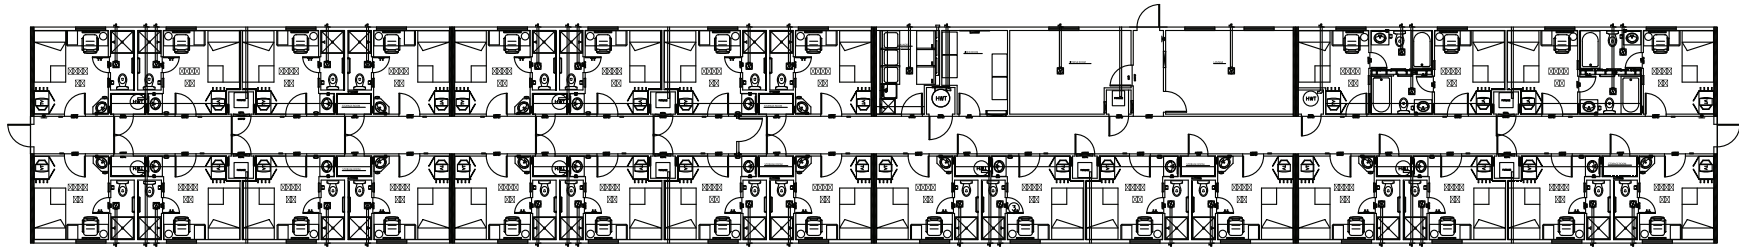

# 28 PERSON EXECUTIVE DORMITORY COMPLEX

**28 Person Executive  
Dormitory Detail**

Additional floor plans available. Floor plans and specifications may vary from those shown, and are subject to in-stock availability.

## SPECIFICATIONS

- Forced air furnaces and central air conditioning
- 2" x 6" exterior walls with R20 insulation
- Power: 120/208 three phase
- Frameless units
- Upgraded finishing
- Quick connects for fire alarms
- Telephone/data outlets
- 5' finished hallways
- Private and semi-private washrooms
- Double captain beds with drawers beneath