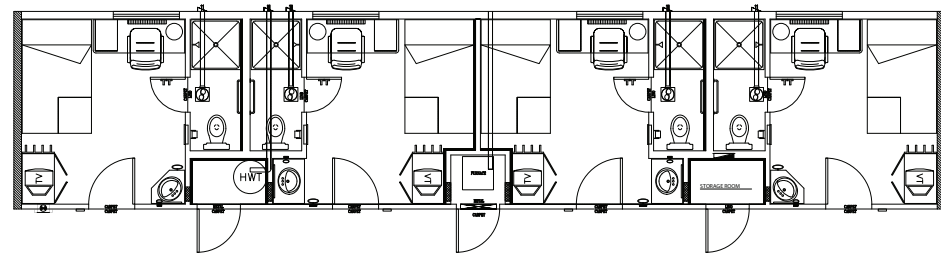

# 28 PERSON EXECUTIVE DORMITORY COMPLEX

**28 Person Executive  
Dormitory Detail**

Additional floor plans available. Floor plans and specifications may vary from those shown, and are subject to in-stock availability.

## SPECIFICATIONS

- Forced air furnaces and central air conditioning
- 2" x 6" exterior walls with R20 insulation
- Power: 120/208 three phase
- Frameless units
- Upgraded finishing
- Quick connects for fire alarms
- Telephone/data outlets
- 5' finished hallways
- Private and semi-private washrooms
- Double captain beds with drawers beneath