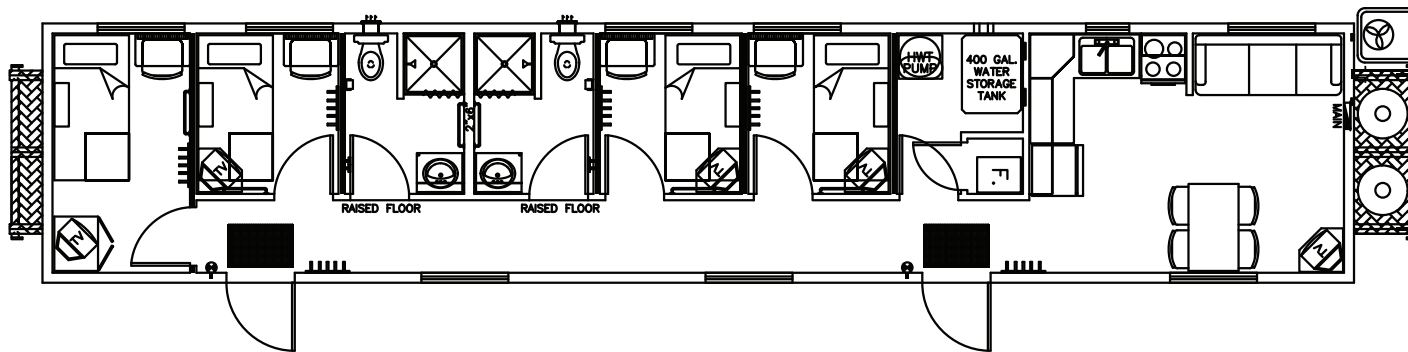

8211 Town Center Drive
Baltimore, Maryland 21236-5997
800.782.1500
www.willscot.com

12 x 60 STAFF QUARTERS

CANADA 4 PERSON VIP STAFF QUARTERS

Additional floor plans available. Floor plans and specifications may vary from those shown, and are subject to in-stock availability.

SPECIFICATIONS

- 3 member 12" steel skid frames
- 2" x 6" exterior walls with R20 insulation
- 2-420 lb. LPG tanks
- Forced air furnaces and central airconditioning
- Power: 120/240 single phase
- Upgraded mattresses
- Upgraded finishing
- TV / DVD in every bedroom