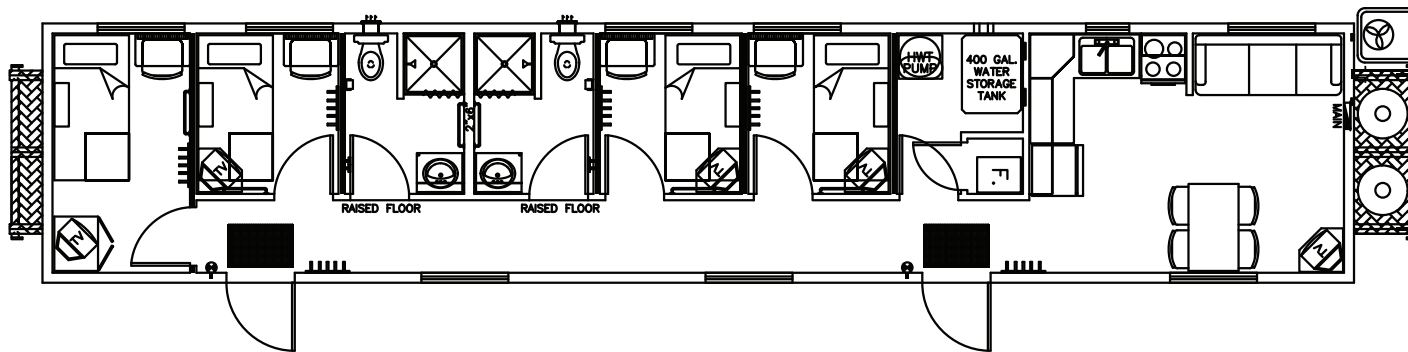

8211 Town Center Drive
Baltimore, Maryland 21236-5997
800.782.1500
www.willscot.com

12 x 60 STAFF QUARTERS

CANADA 4 PERSON VIP STAFF QUARTERS

Additional floor plans available. Floor plans and specifications may vary from those shown, and are subject to in-stock availability.

SPECIFICATIONS

- 3 member 12" steel skid frames
- Forced air furnaces and central airconditioning
- Upgraded finishing
- 2' x 6" exterior walls with R20 insulation
- Power: 120/240 single phase
- TV / DVD in every bedroom
- 2-420 lb. LPG tanks
- Upgraded mattresses