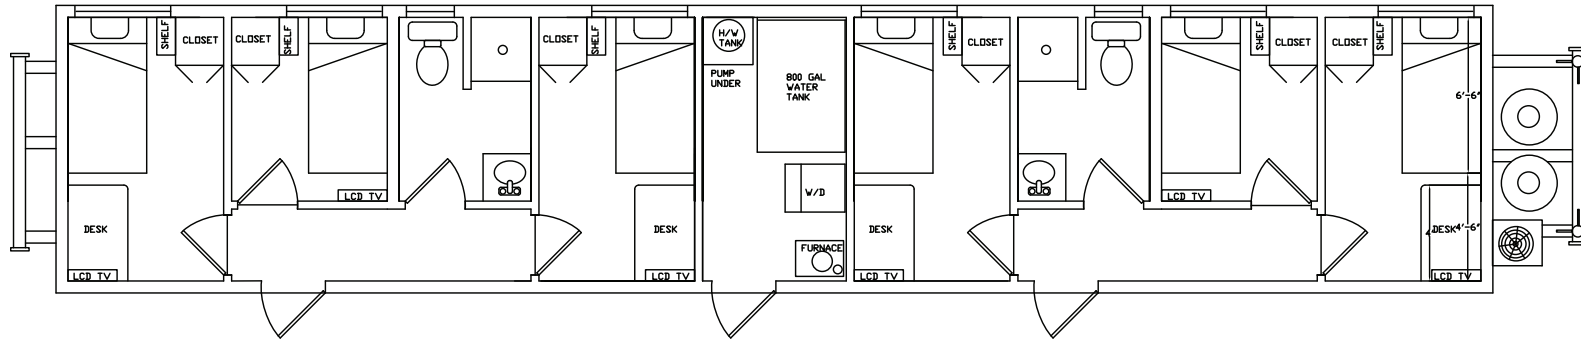

8211 Town Center Drive
Baltimore, Maryland 21236-5997
800.782.1500
www.willscot.com

12 x 60 SLEEPER / WASHCAR

CANADA 6 PERSON SLEEPER / WASHCAR

Additional floor plans available. Floor plans and specifications may vary from those shown, and are subject to in-stock availability.

SPECIFICATIONS

- 3 member 12" steel skid frames
- 2" x 6" exterior walls with R20 insulation
- 2-420 lb. LPG tanks
- Forced air furnaces and central air conditioning
- Power: 120/240 single phase

THE USE OF THIS DRAWING FOR ANY MEANS OTHER THAN THAT INTENDED IS STRICTLY PROHIBITED WITHOUT PRIOR WRITTEN CONSENT OF AN AUTHORIZED WILLIAMS SCOTSMAN REPRESENTATIVE.