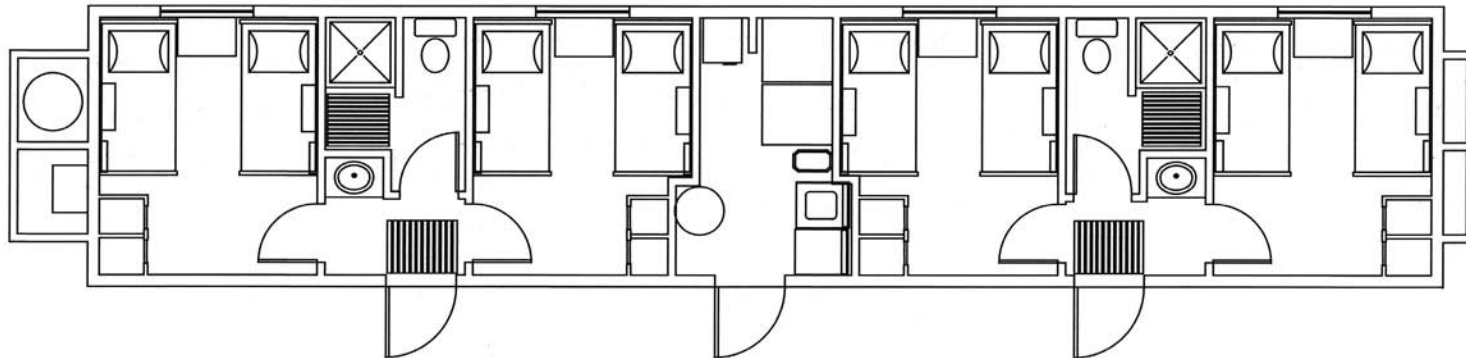

8211 Town Center Drive
Baltimore, Maryland 21236-5997
800.782.1500
www.willscot.com

11 x 58 SLEEPER / WASHCAR

CANADA 8 PERSON SLEEPER / WASHCAR

Additional floor plans available. Floor plans and specifications may vary from those shown, and are subject to in-stock availability.

SPECIFICATIONS

- 3 member 12" steel skid frames
- 2" x 6" exterior walls with R20 insulation
- 2-420 lb. LPG tanks
- Forced air furnaces and central air conditioning
- Power: 120/240 single phase

THE USE OF THIS DRAWING FOR ANY MEANS OTHER THAN THAT INTENDED IS STRICTLY PROHIBITED WITHOUT PRIOR WRITTEN CONSENT OF AN AUTHORIZED WILLIAMS SCOTSMAN REPRESENTATIVE.